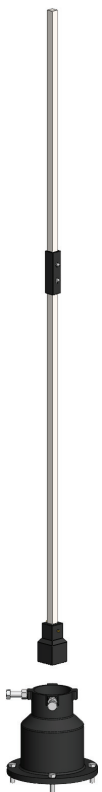

Model 5400E Indicator Post Extension Kit

Assembly Consists of:

1. Stem Coupling - Part No. P2544
2. UniFit Coupling - Part No. 4200-040
3. Stem (36") - P0954-036
4. Optional Standpipe - P0854

1" Stem Coupling
Part No. P2544

Coupling
Part No. 4200-040

Stem
Part No. P0954-036

Full Assembly

NAPAC - UNITED Distribution Centers

229 Southbridge Street, Worcester, MA 01608

Tel: (800) 807-2215 Fax: (800) 807-2214

www.napacinc.com

Jacksonville, Florida